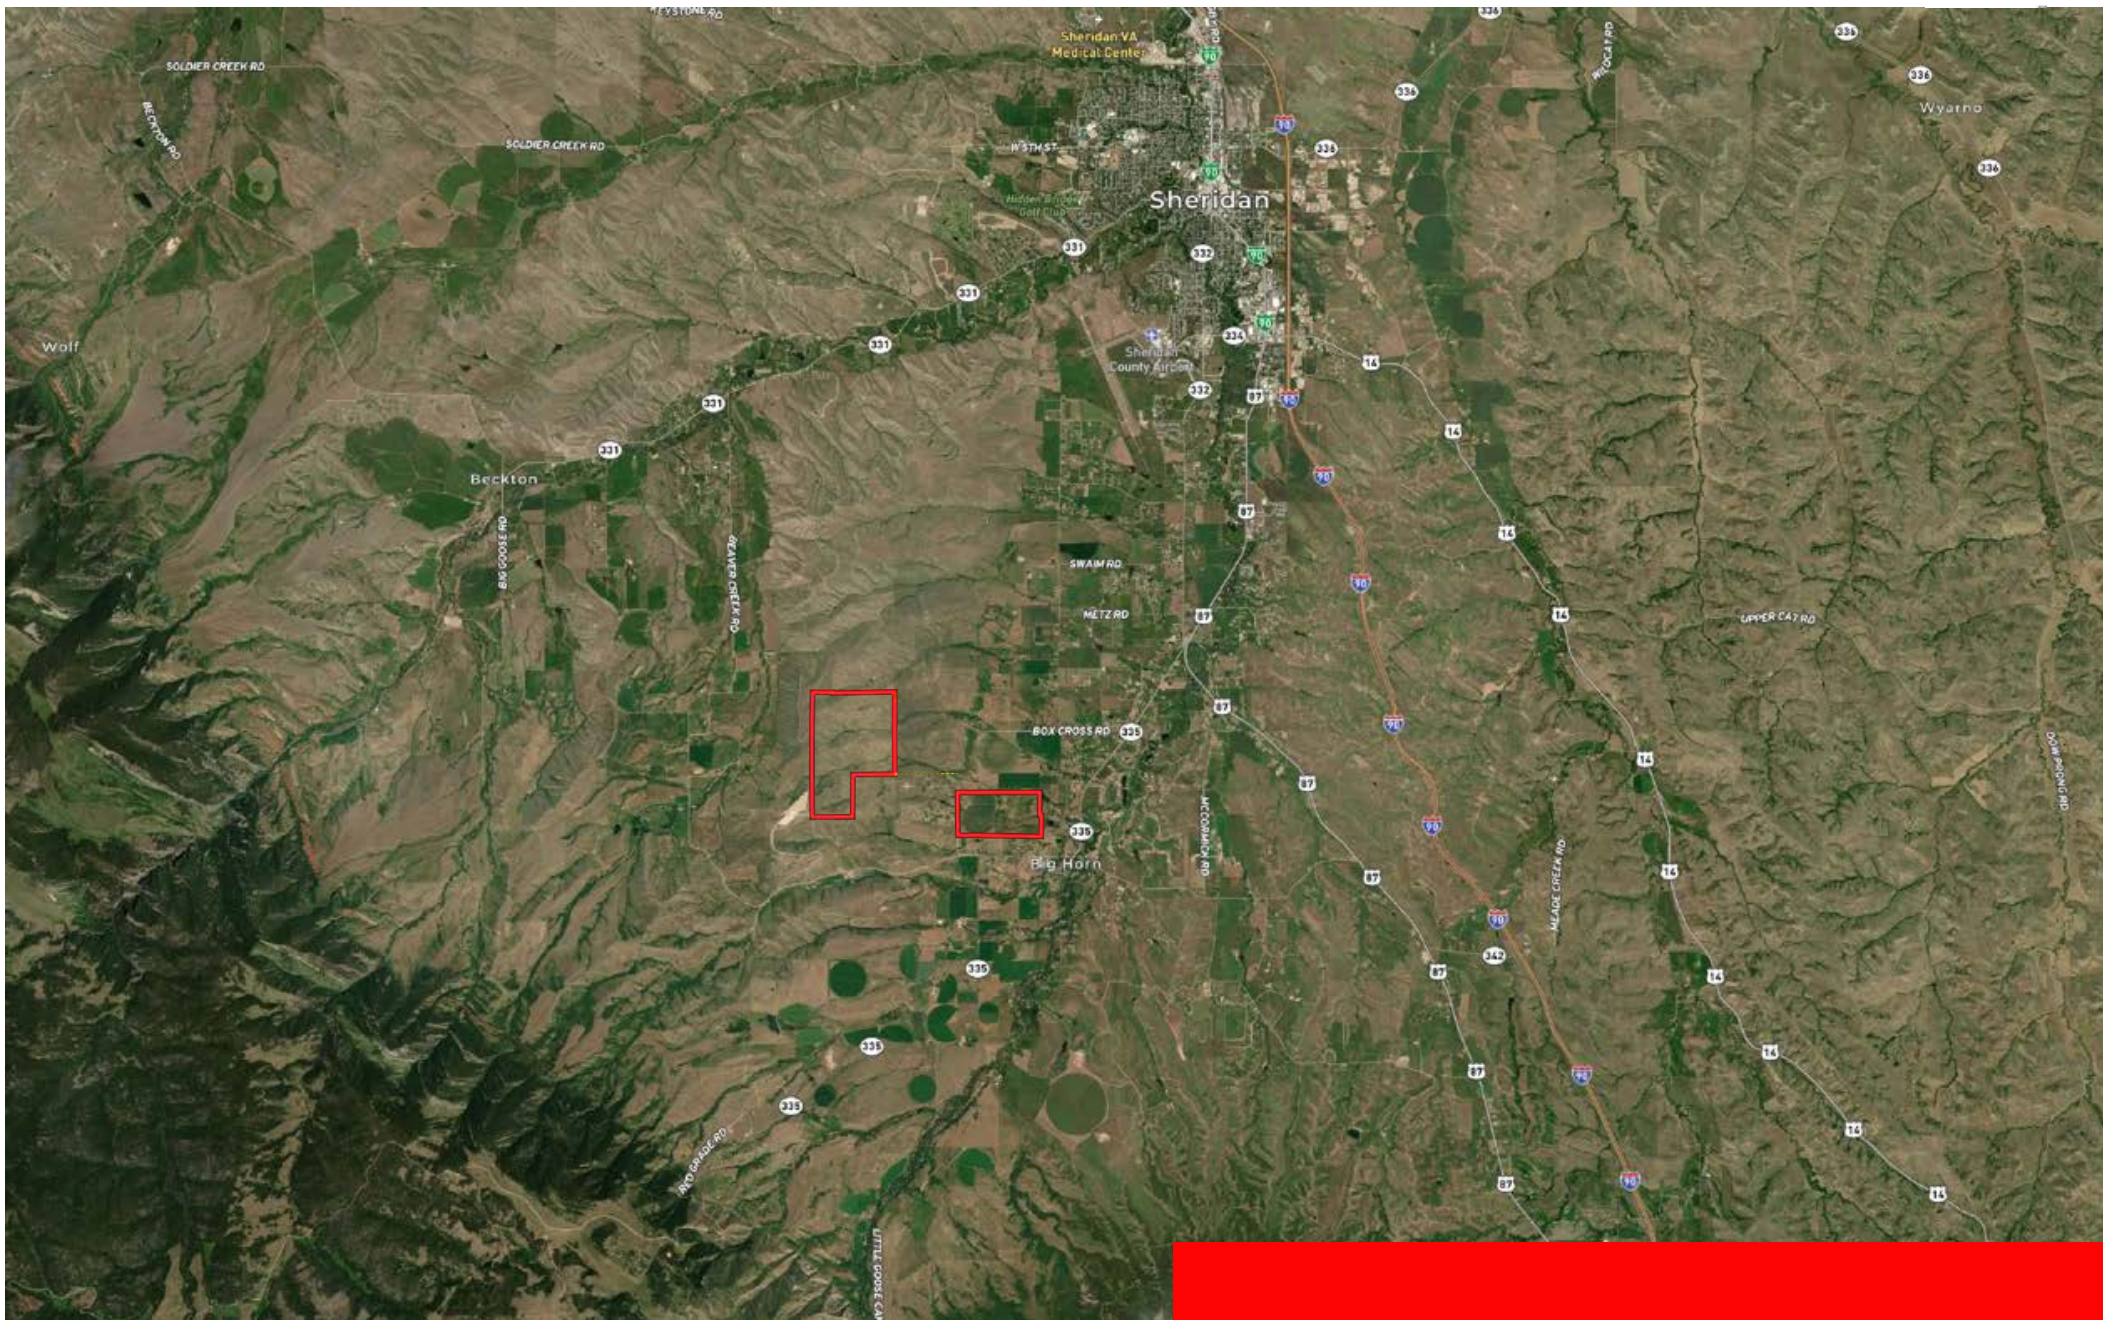

Dow Ranch - Big Horn WY

Sheridan County, Wyoming, 1140 AC +/-

 Boundary  Road / Trail