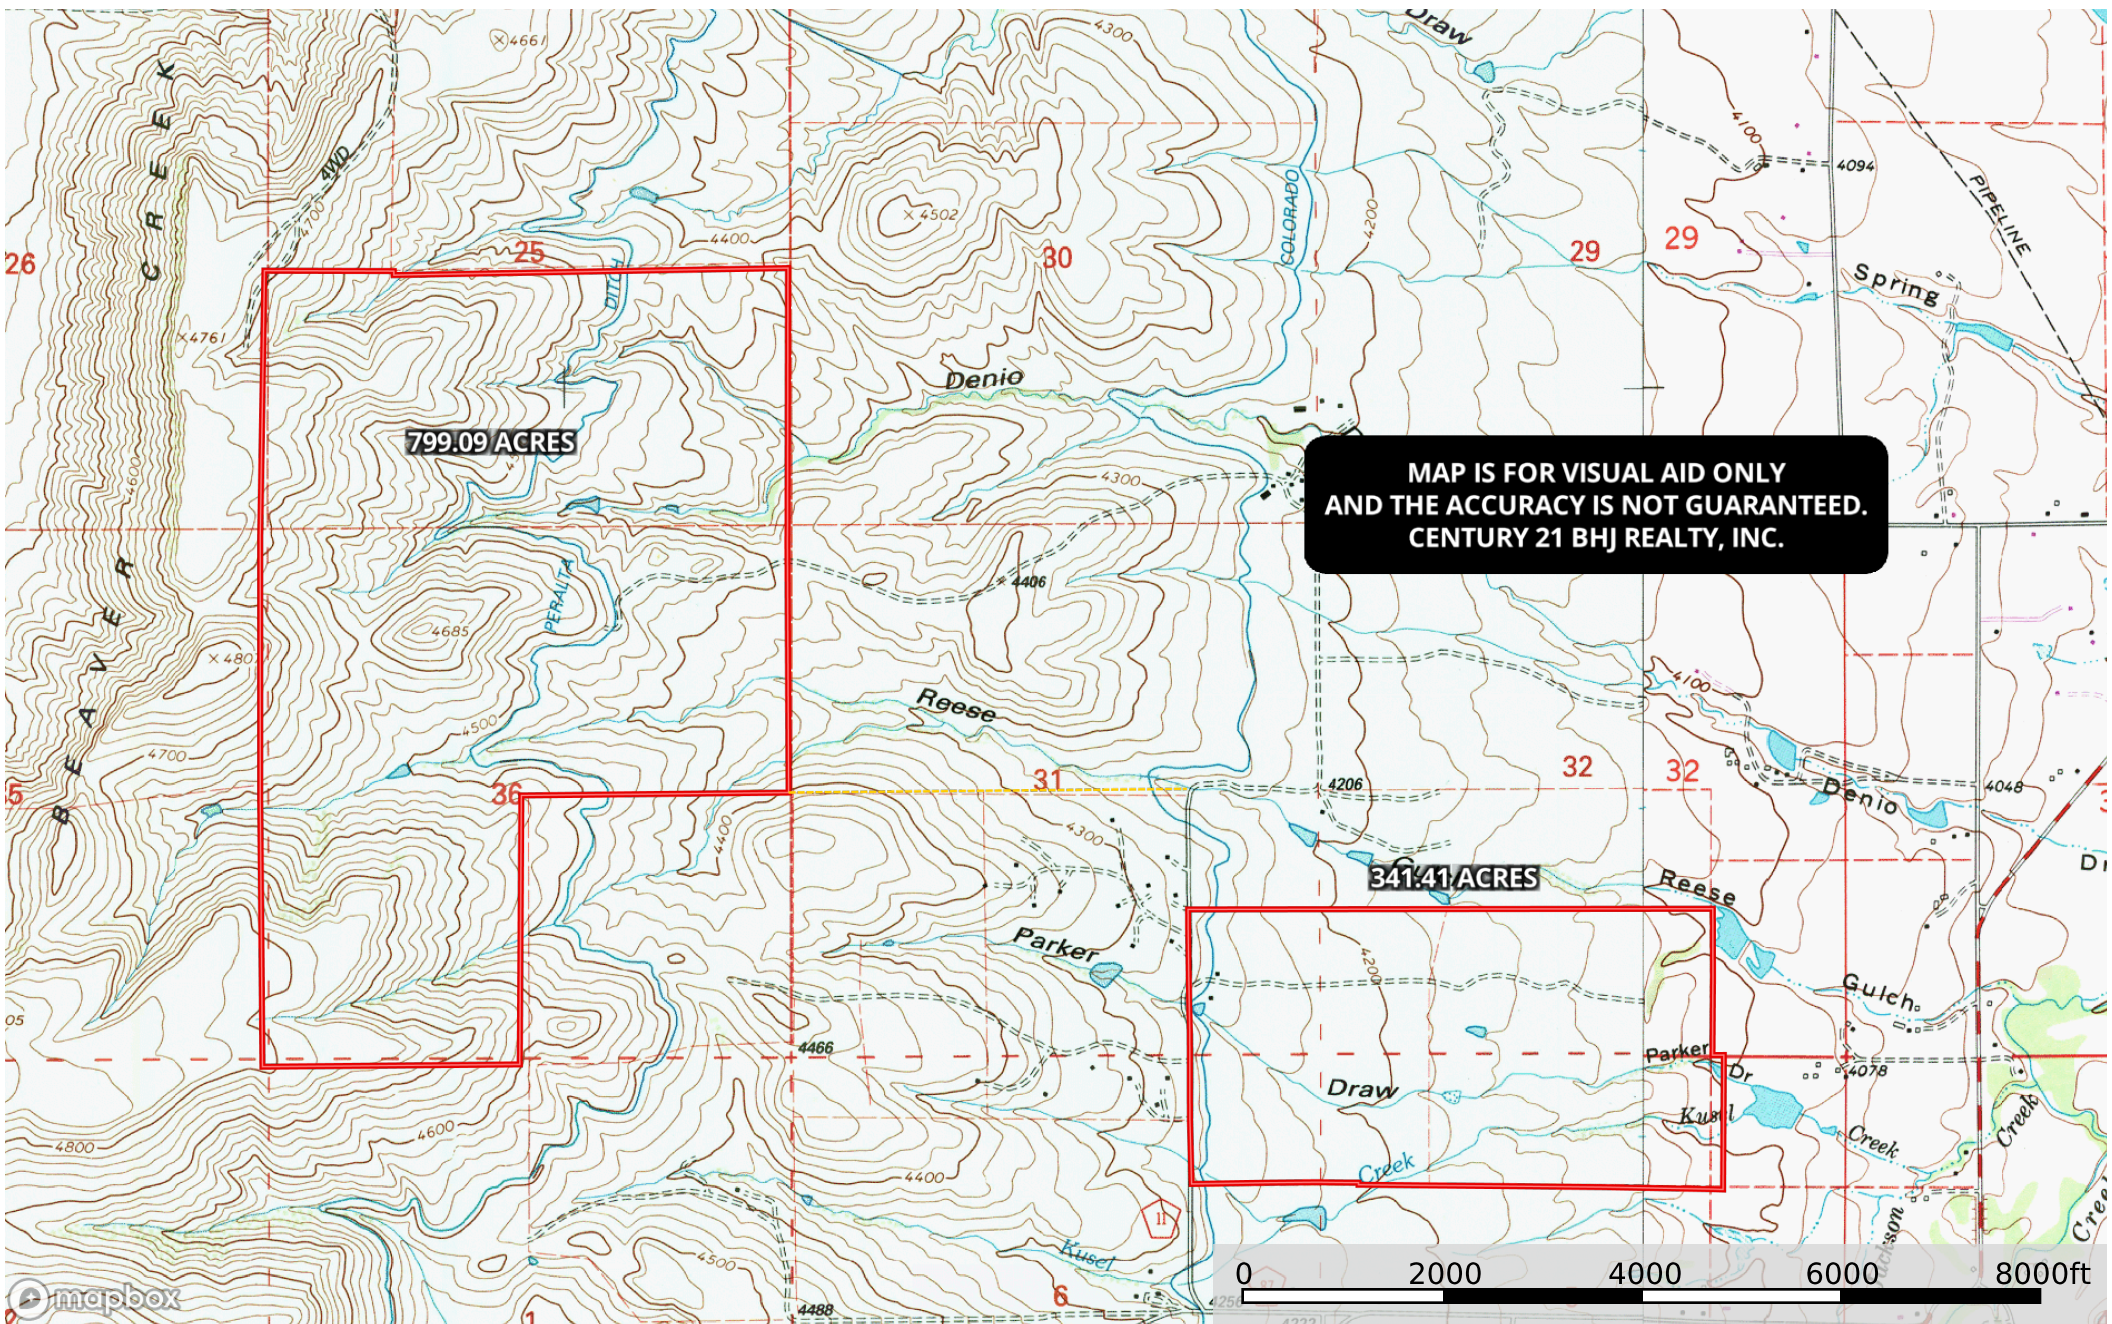

Dow Ranch - Big Horn WY

Sheridan County, Wyoming, 1140 AC +/-

Boundary Road / Trail