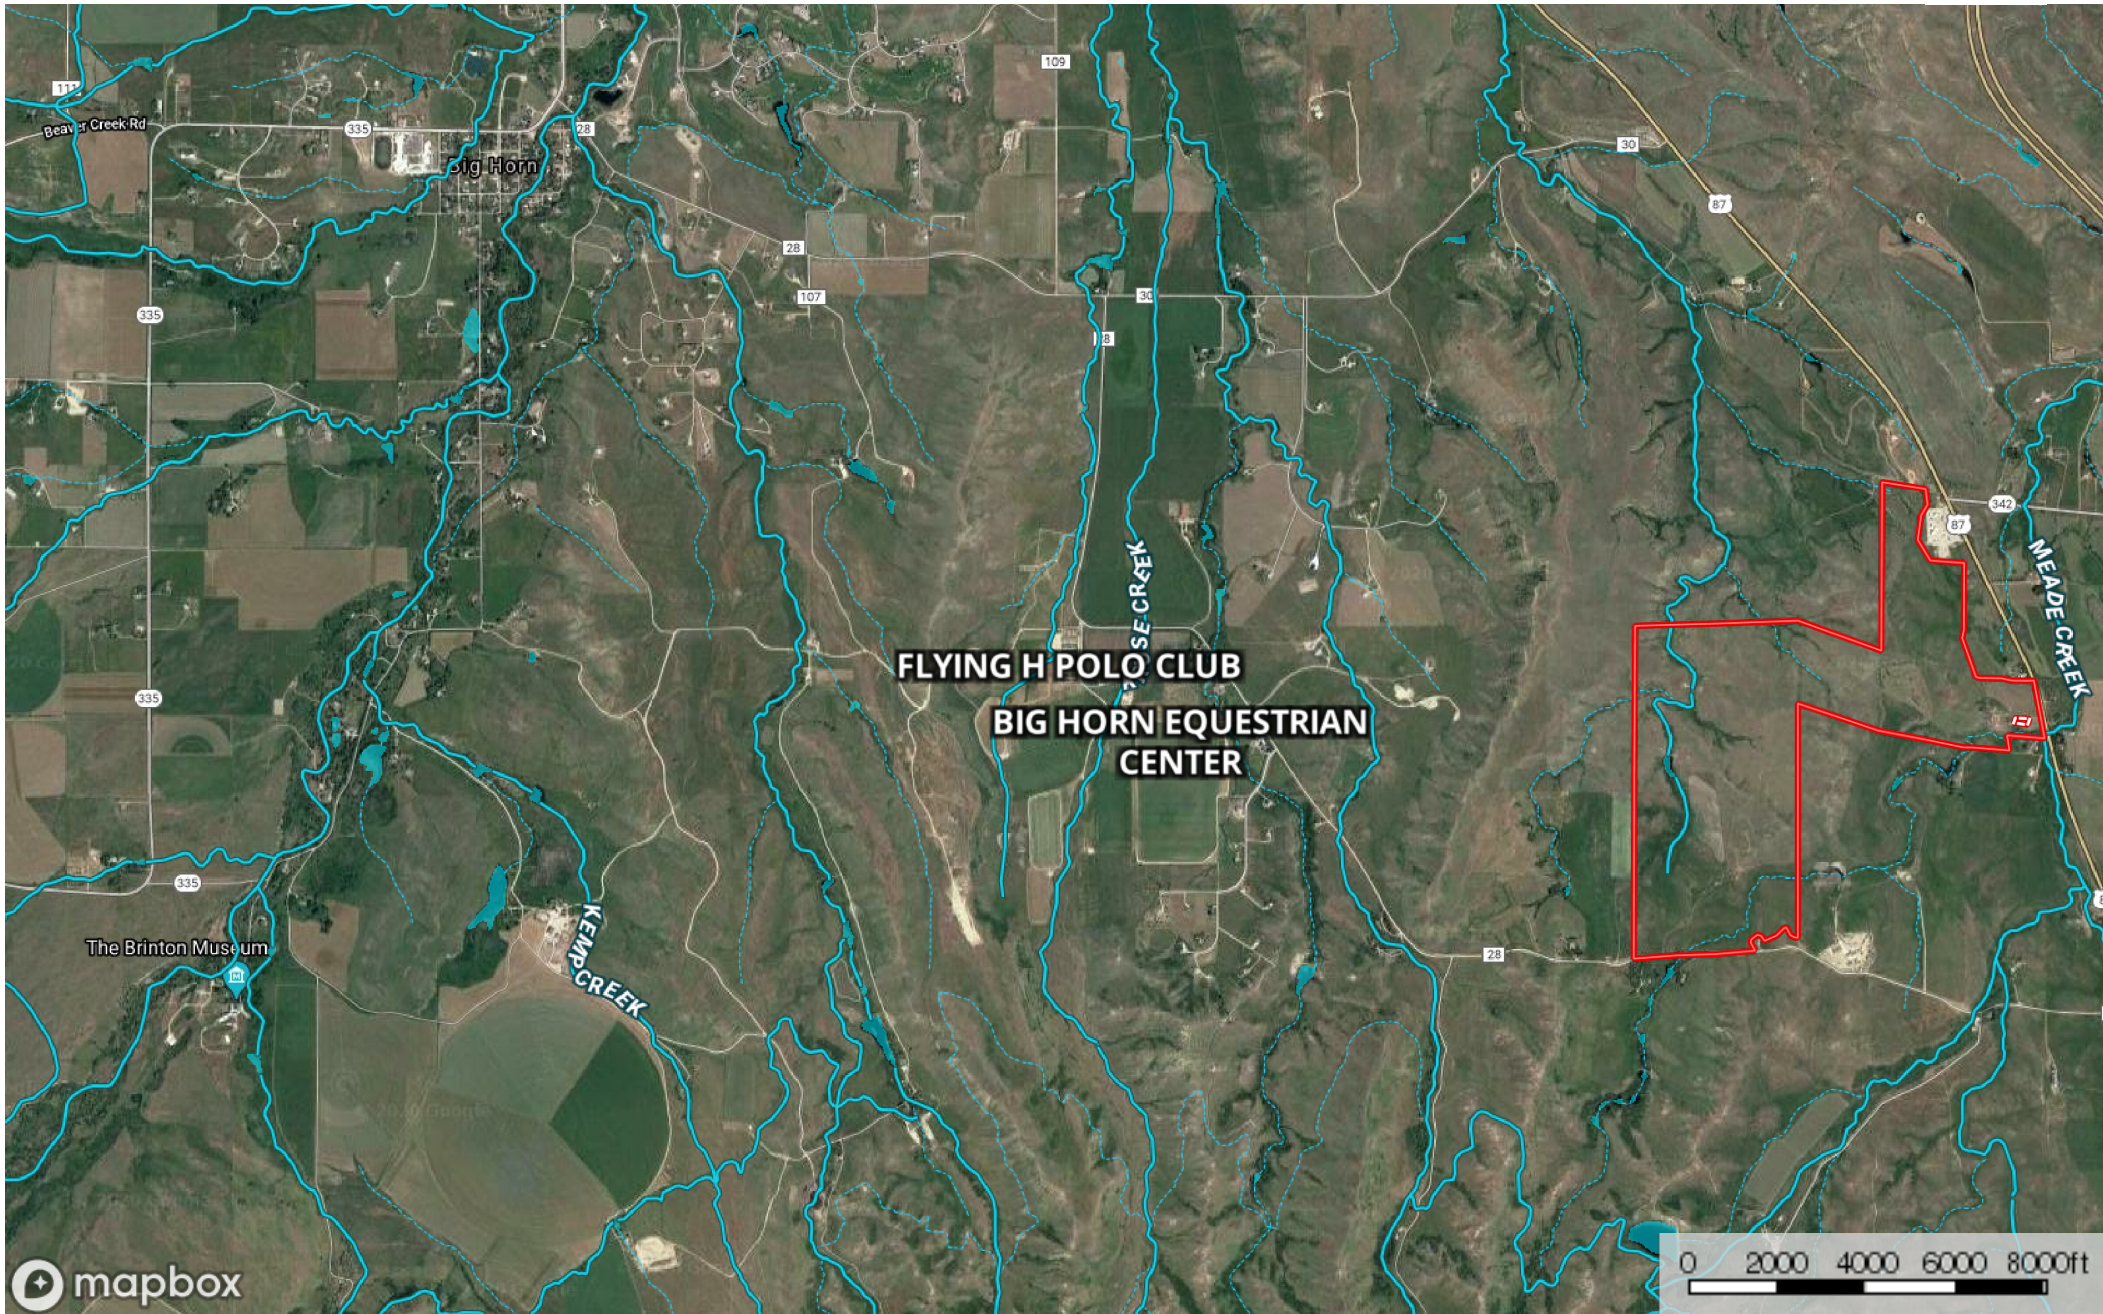

Babione Ranch

Wyoming, AC +/-

- Boundary
- Boundary
- Stream, Intermittent
- River/Creek
- Water Body