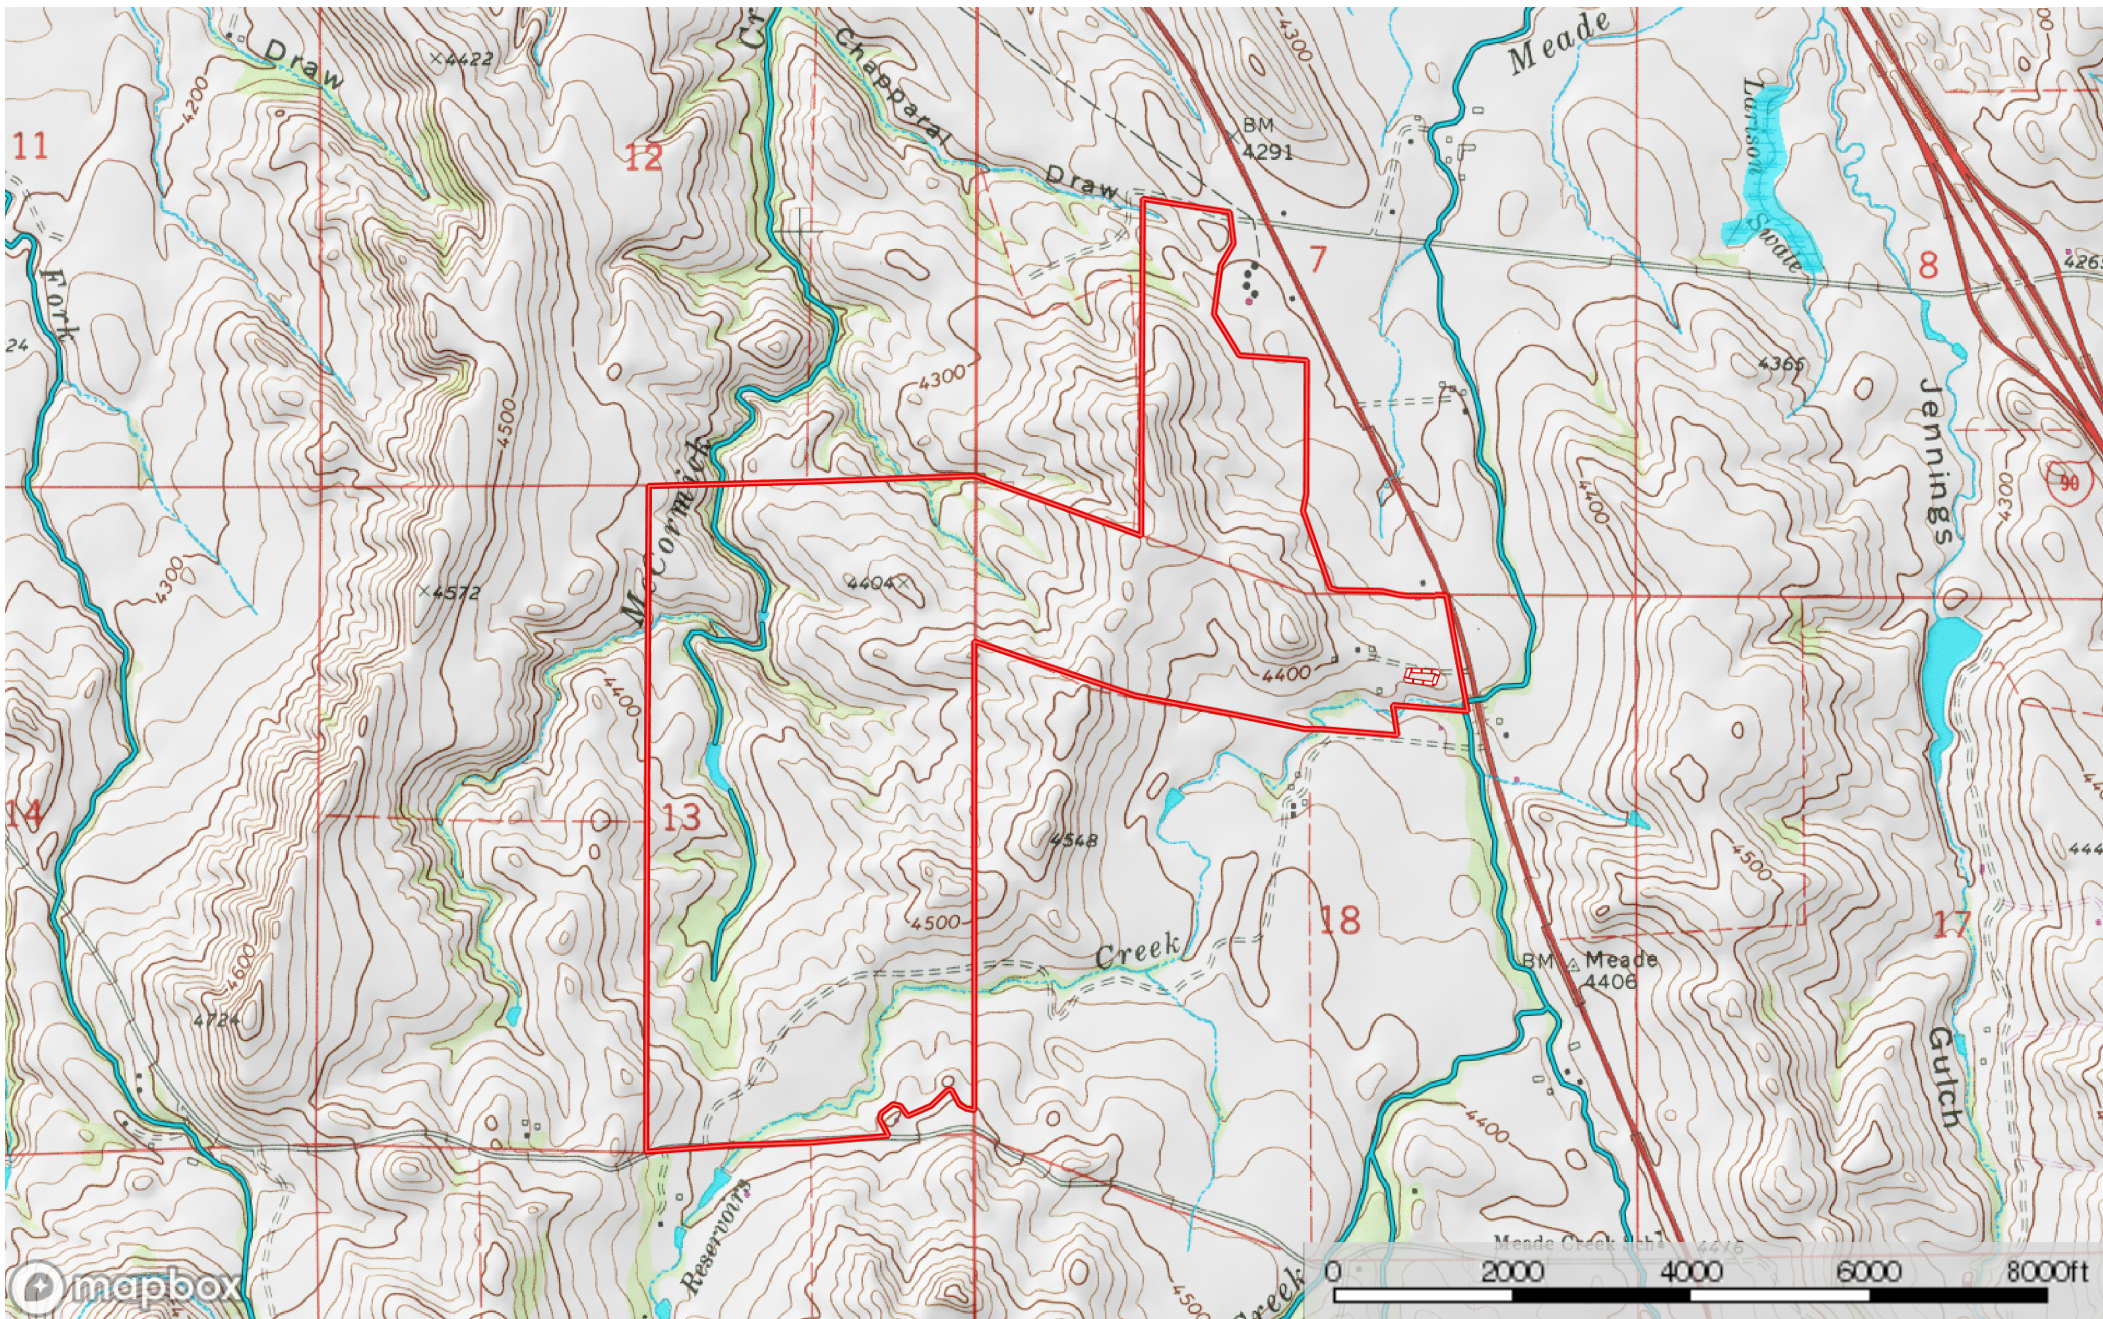

Babione Ranch

Wyoming, AC +/-

- Boundary
- Boundary
- Stream, Intermittent
- River/Creek
- Water Body