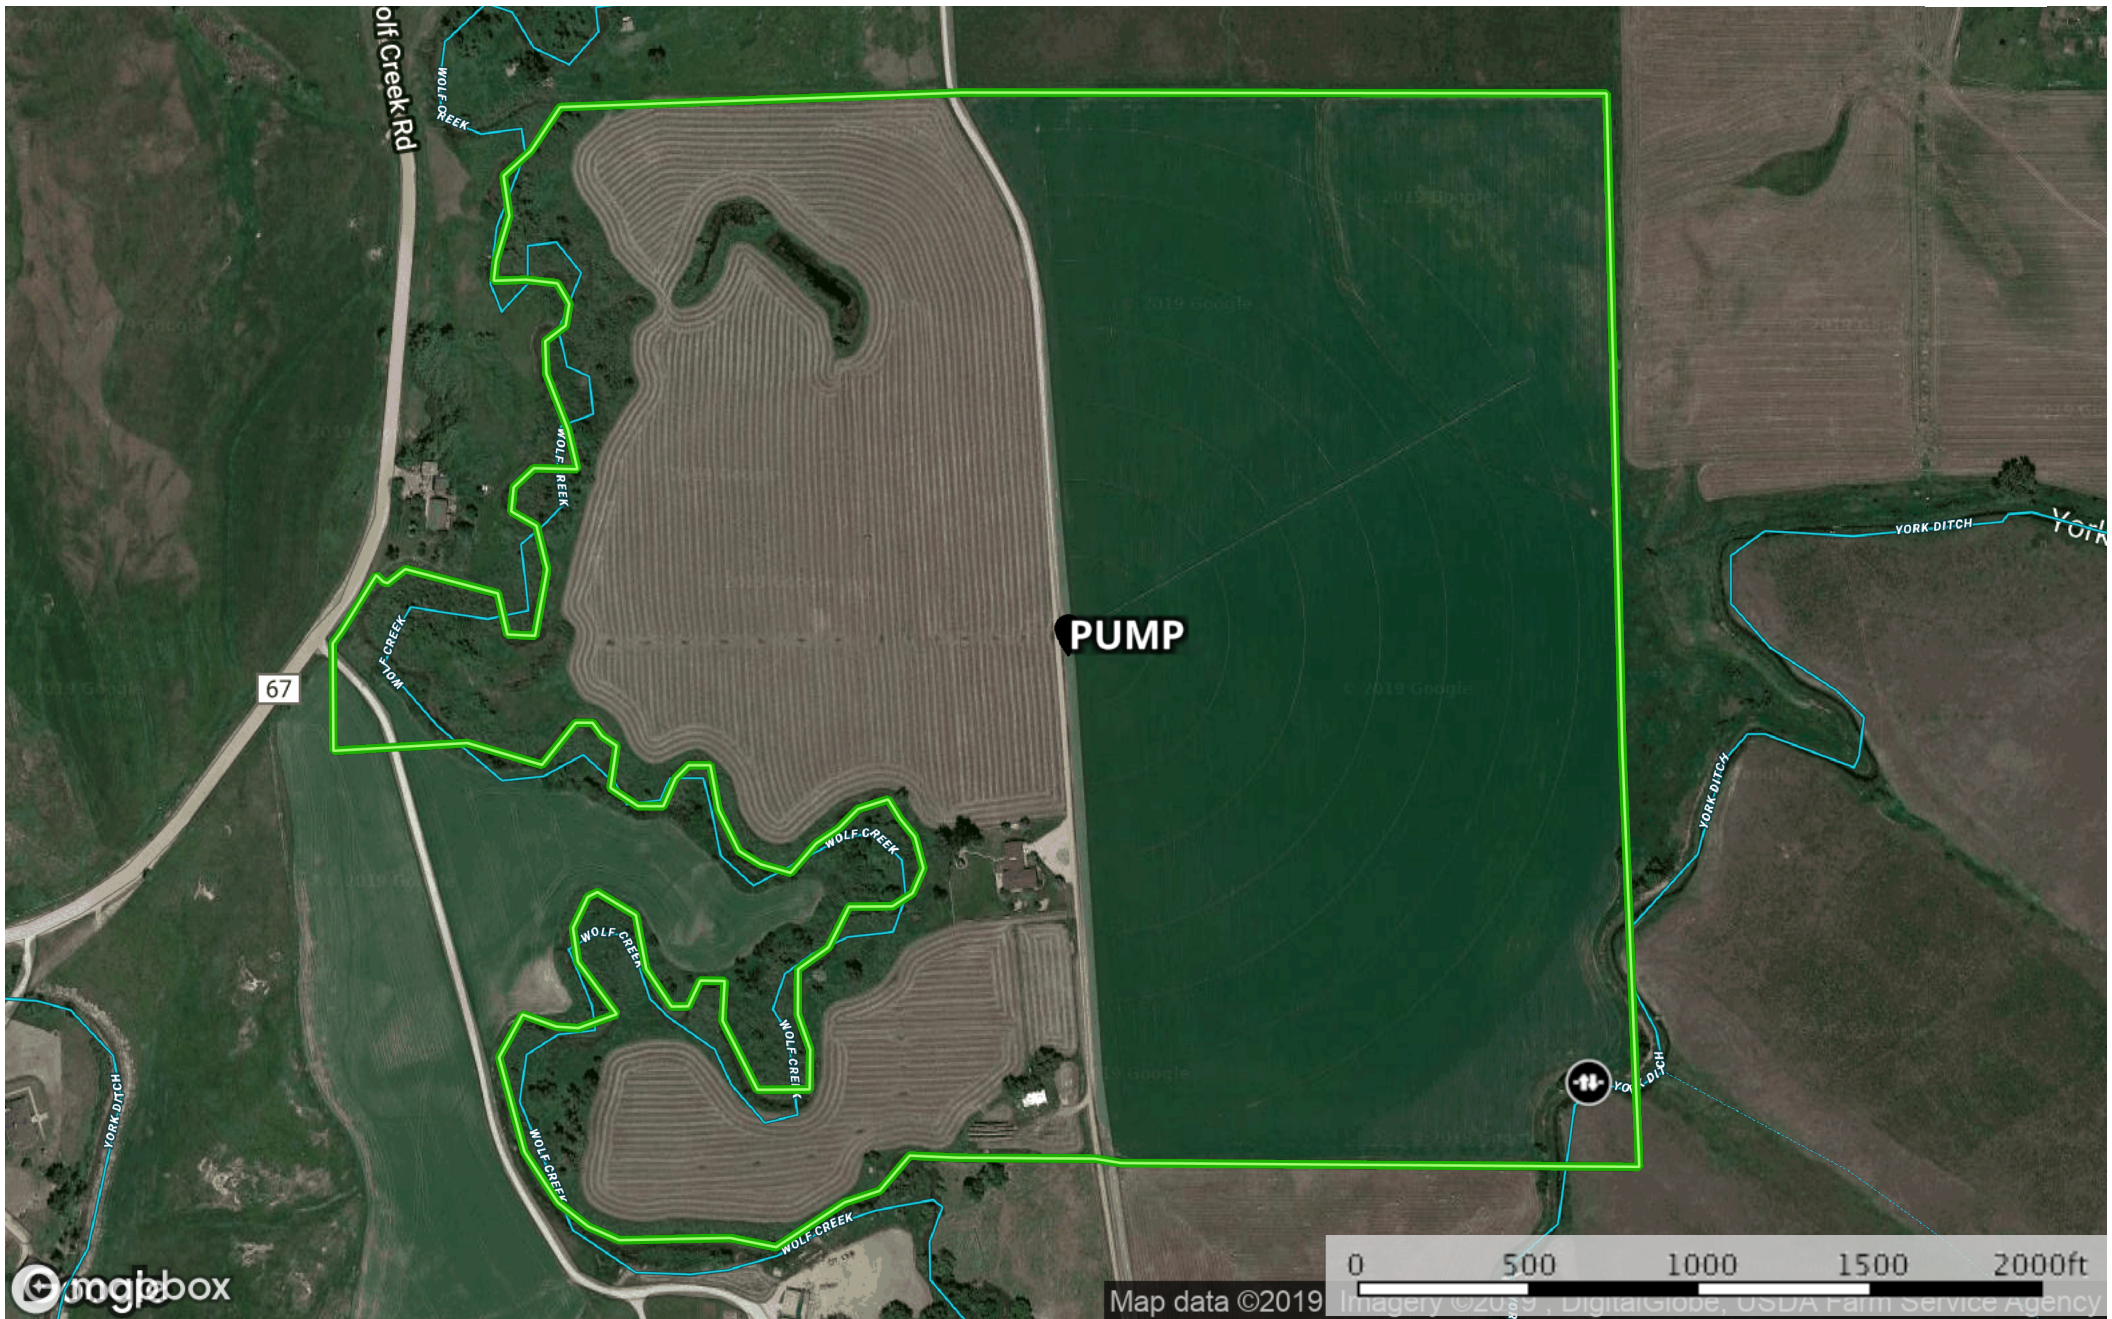

Deer Haven Ranch Wyoming, AC +/-

- Gate
- Marker
- Boundary
- Boundary
- Stream, Intermittent
- River/Creek
- Water Body