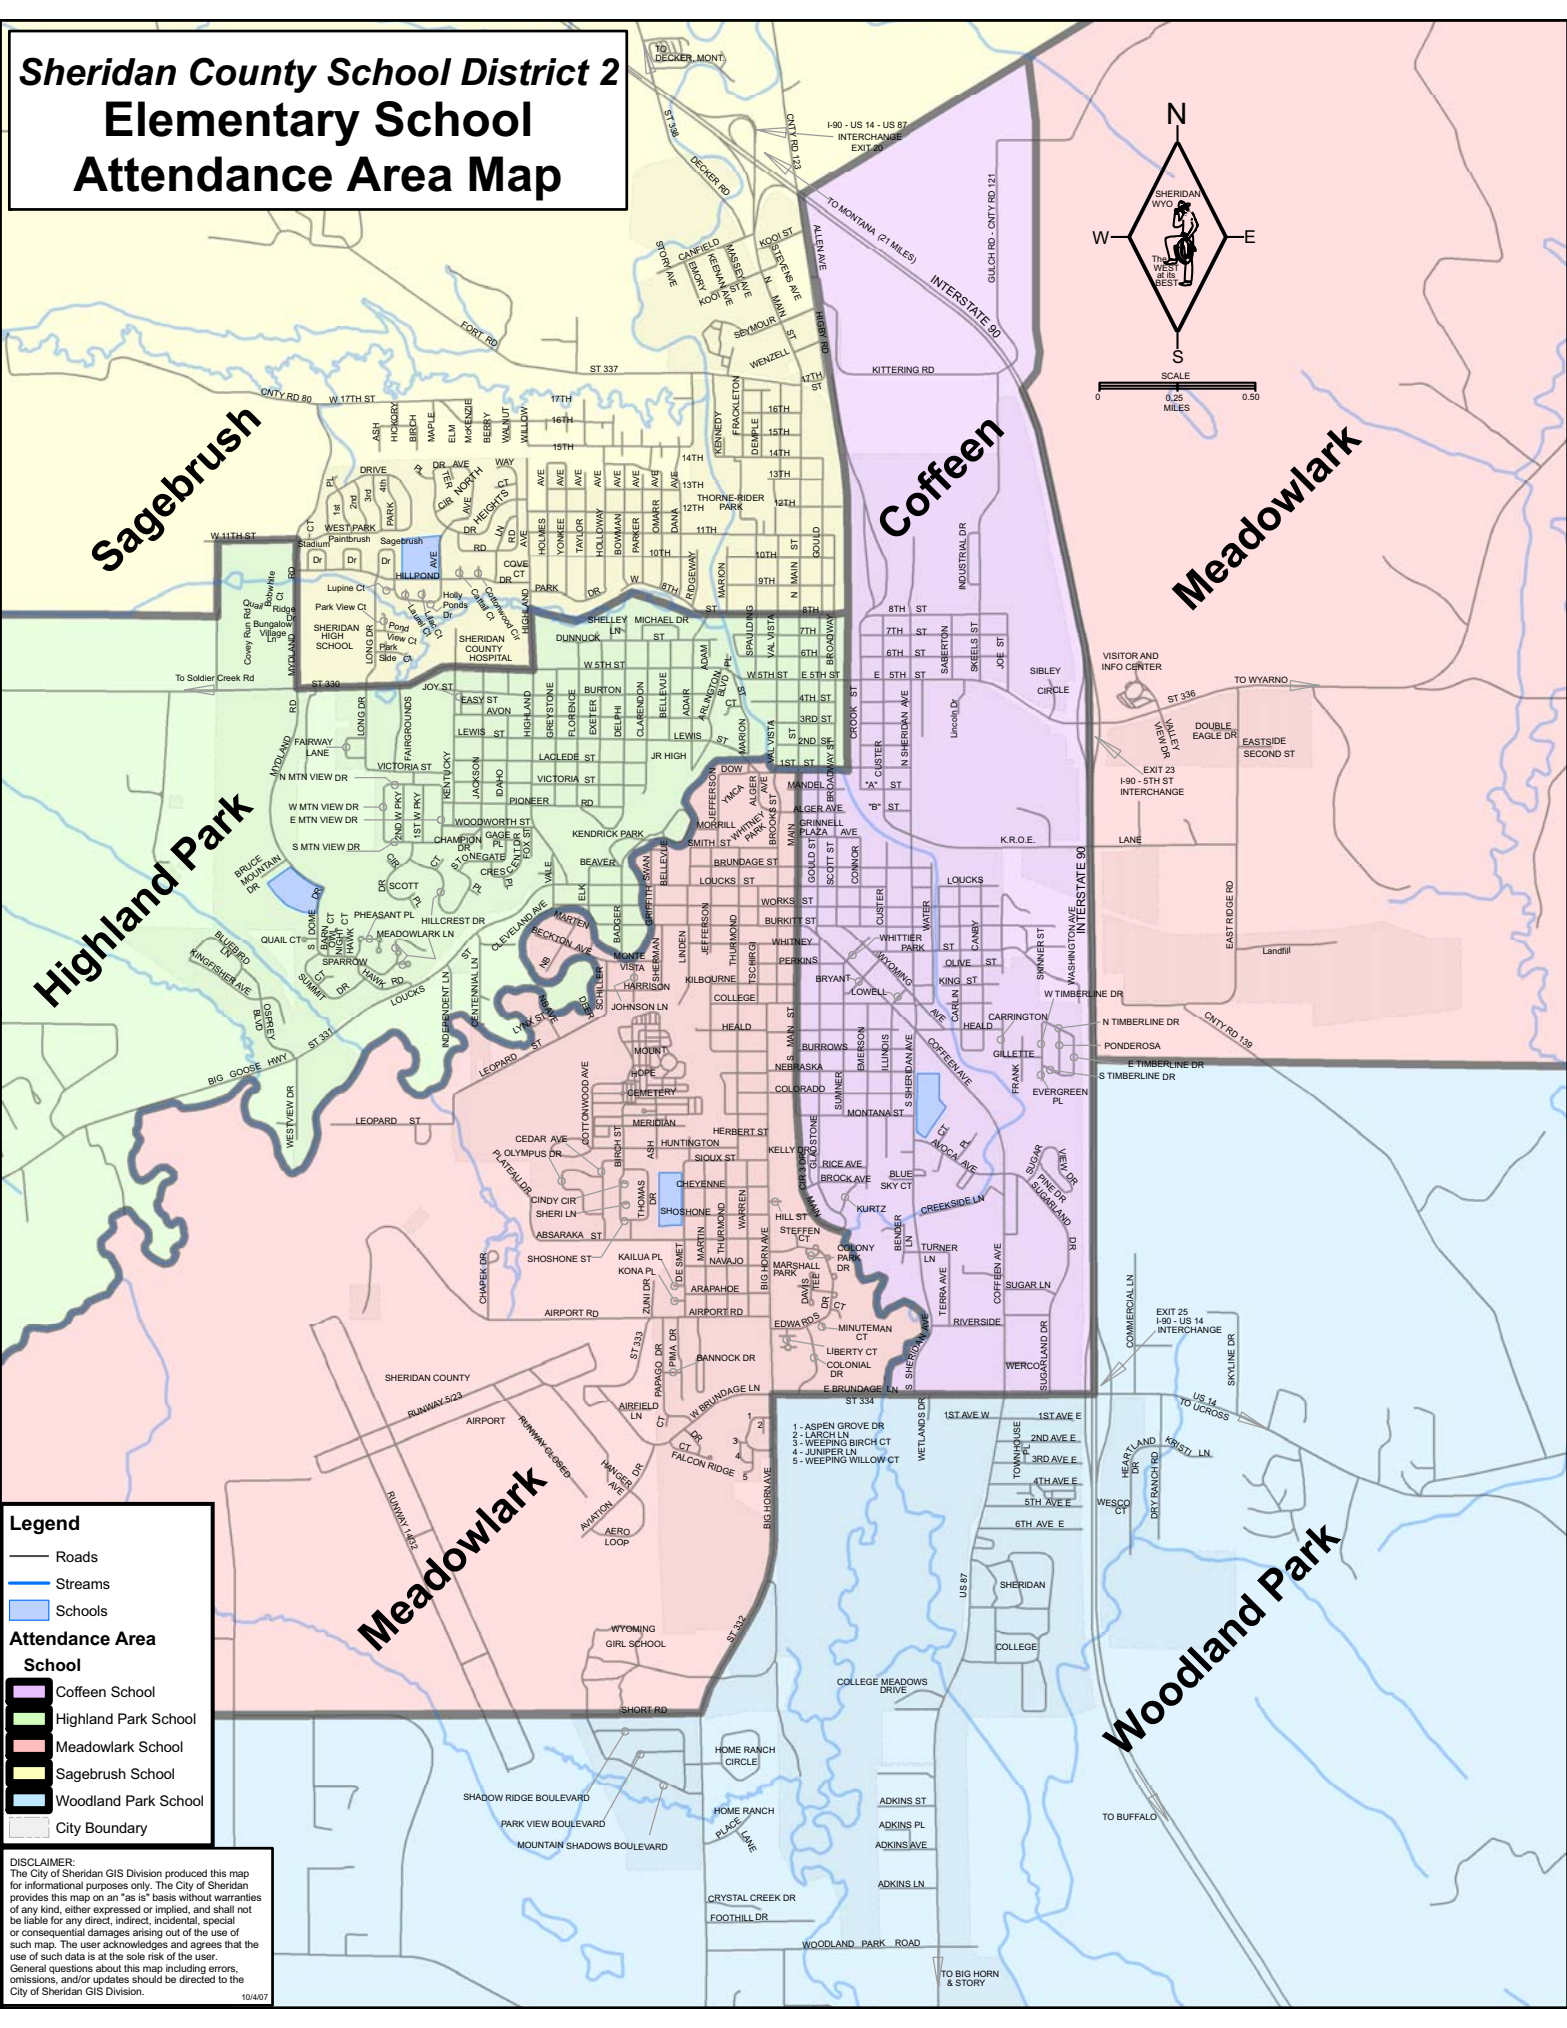

Sheridan County School District 2 Elementary School Attendance Area Map

Legend

- Roads
- Streams
- Schools

Attendance Area

School

- Coffeen School
- Highland Park School
- Meadowlark School
- Sagebrush School
- Woodland Park School
- City Boundary